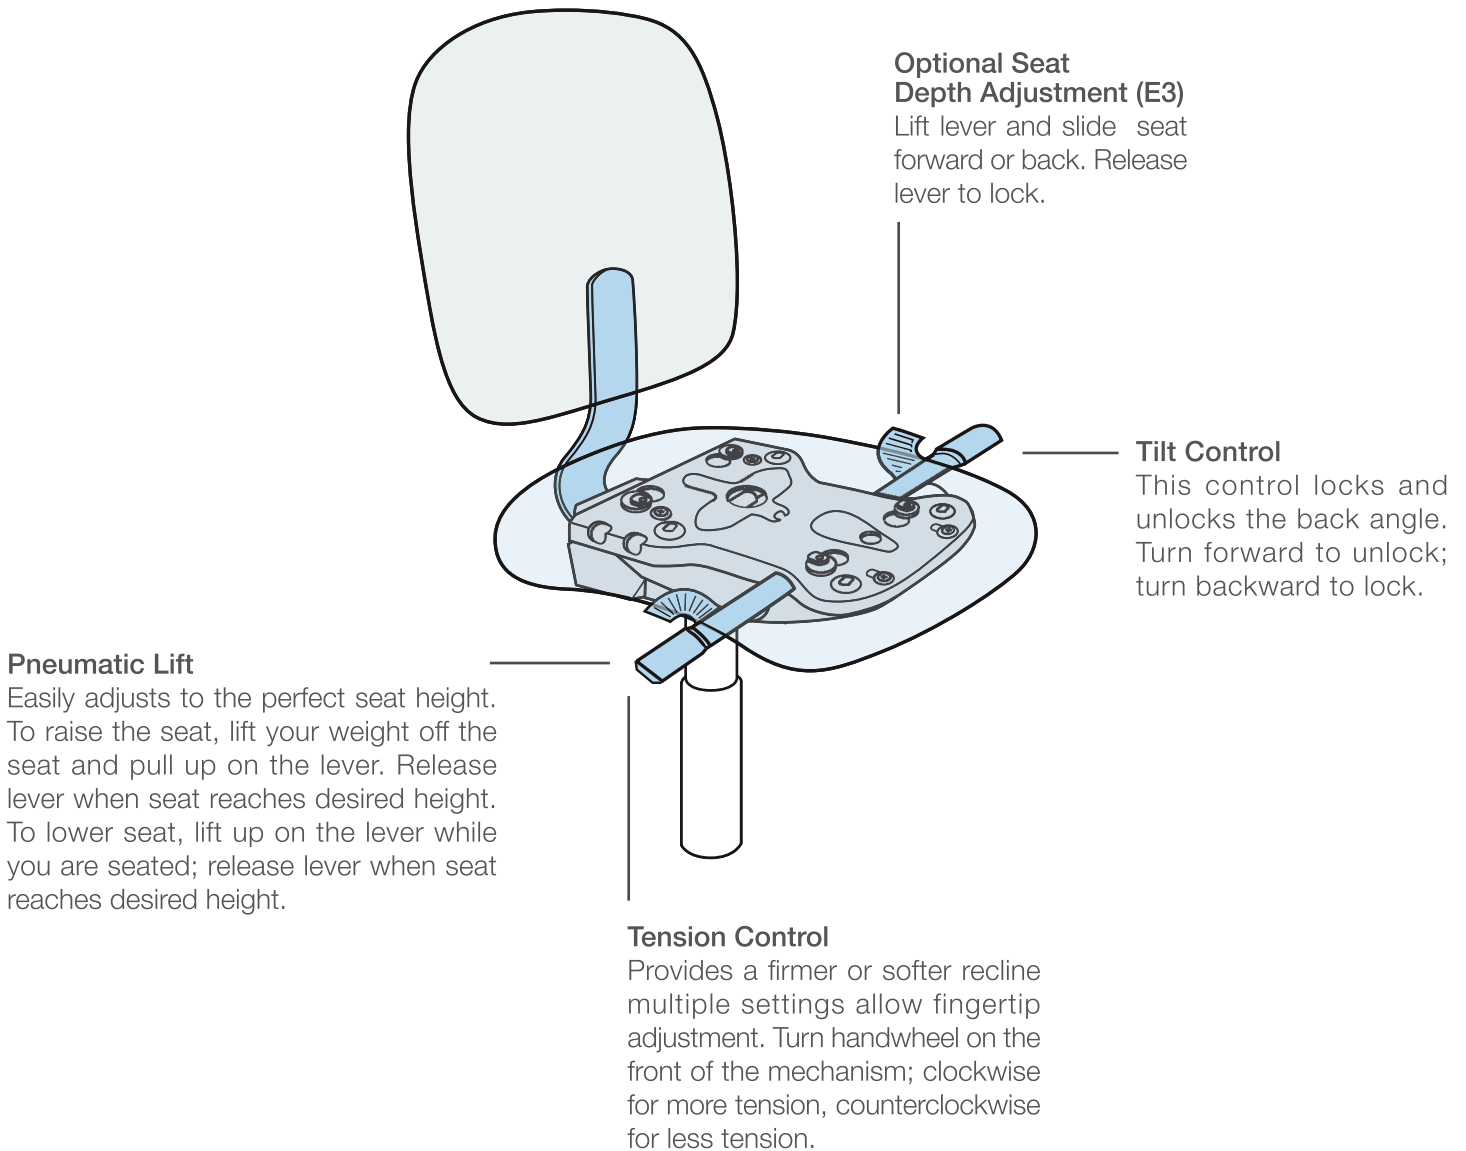

Enhanced Synchro (Y)

SitOnIt • Seating®

CHAIR ADJUSTMENT INFORMATION

SitOnIt • Seating®