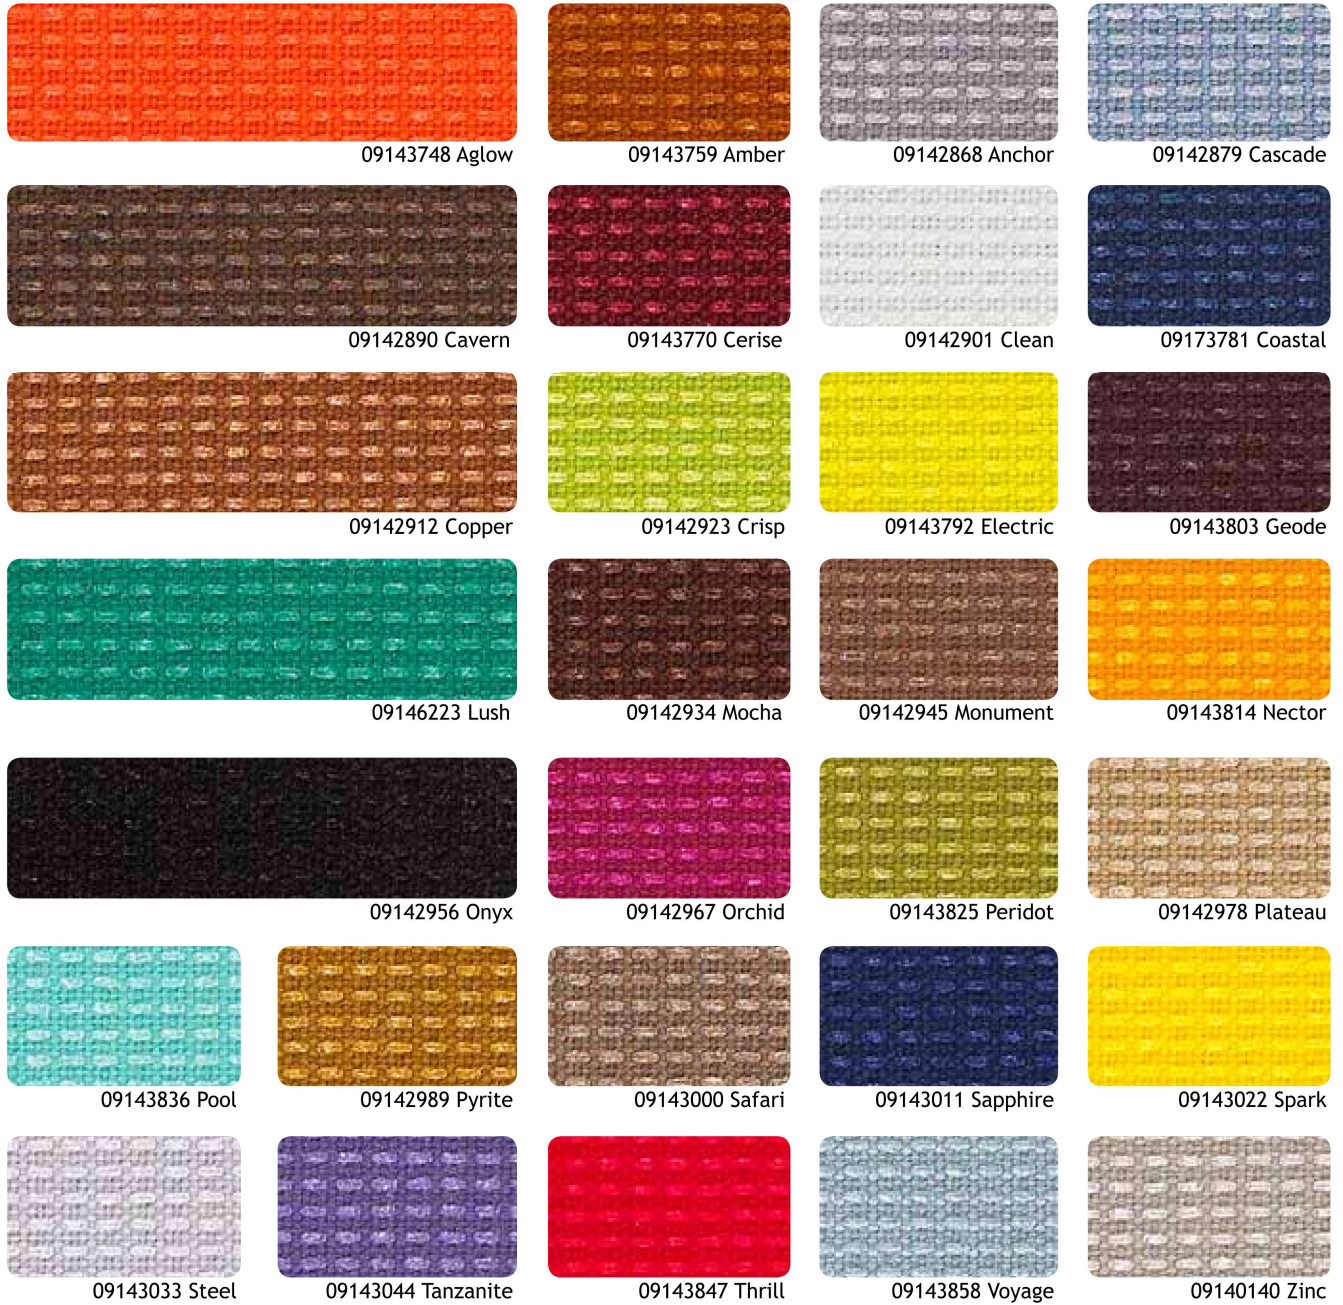

Grade **3**

Colors are as accurate as the printing process allows. To ensure color accuracy, please order a memo sample from the supplier using the contact information listed below or through HPFI at www.hpfi.com, literature@hpfi.com or fax 336.431.0673.

MILLENNIUM

RECYCLED FIBER CONTENT; GREENGUARD GOLD CERTIFIED®; NSF 336 COMPLIANT

- **content:** 85% post consumer recycled polyester; 15% polyester
- **finish:** soil & stain resistant
- **repeat:** 1/8" l x 1/8" w
- **durability:** 200,000 double rubs
- **flame retardance:** ufac class 1, nfpa 260 class 1, cal 117
- **cleaning:** w s

**MOMENTUM
TEXTILES**

customerservice@momtex.com
800.366.6839