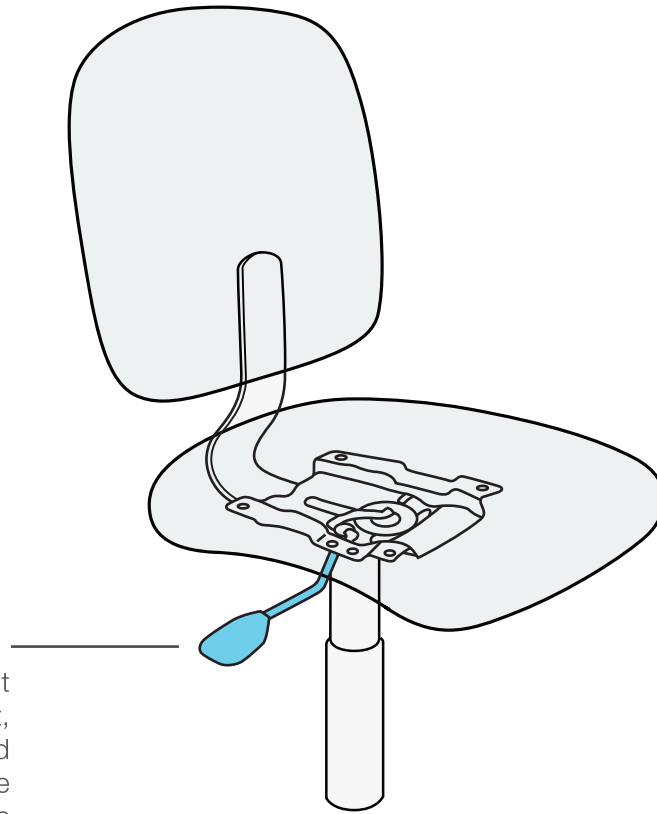

Basic Task (B)

SitOnIt • Seating®

CHAIR ADJUSTMENT INFORMATION

Pneumatic Lift

Easily adjusts to the perfect seat height. To raise the seat, lift your weight off the seat and pull up on the lever. Release lever when seat reaches desired height. To lower seat, lift up on the lever while you are seated; release lever when seat reaches desired height.