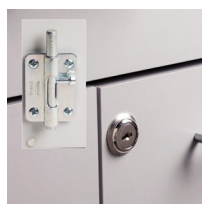

48" Wall Cabinet

8248 Wall Cabinet

- Wall cabinet with 2 doors and 1 adjustable shelf
- Easy-clean, all laminate surface
- Tough, chip resistant edges
- Unit is pre-assembled to save installation time
- Cabinet easily mounts with hook and rail mounting system
- Satin finish pulls
- Choice of solid color or woodgrain laminates
- Fully adjustable, concealed, soft-close hinges

CLASSIC CLINTON
• LAMINATE CASEWORK •

California residents please be advised of the following, pursuant to Proposition 65:

1
WARNING: This product can expose you to chemicals, including chromium, which is known to the State of California to cause cancer or reproductive toxicity. For more information go to www.P65Warnings.ca.gov.

SPECIFICATIONS

48" W x 12" D x 24" H

Options

055 Door Locks

066 Door Locks & Inside Latch

Finishes

Maple

Dark Cherry