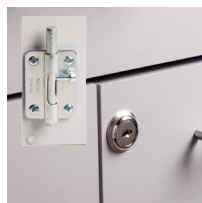

36" Wall Cabinet

8236 Wall Cabinet

- Wall cabinet with 2 doors and 1 adjustable shelf
- Easy-clean, all laminate surface
- Tough, chip resistant edges
- Unit is pre-assembled to save installation time
- Cabinet easily mounts with hook and rail mounting system
- Satin finish pulls
- Choice of solid color or woodgrain laminates
- Fully adjustable, concealed, soft-close hinges

CLASSIC CLINTON
• LAMINATE CASEWORK •

California residents please be advised of the following, pursuant to Proposition 65:

1
 **WARNING:** This product can expose you to chemicals, including chromium, which is known to the State of California to cause cancer or reproductive toxicity. For more information go to www.P65Warnings.ca.gov.

SPECIFICATIONS

36" W x 12" D x 24" H

Options

055 Door Locks

066 Door Locks & Inside Latch

Finishes

Maple

Dark Cherry