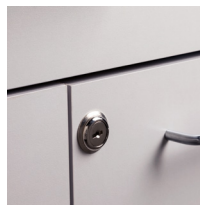

055 Door Locks