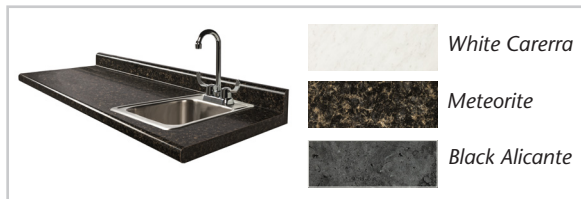

OPTIONS

36P Postform Laminate Countertop with Sink Cutout